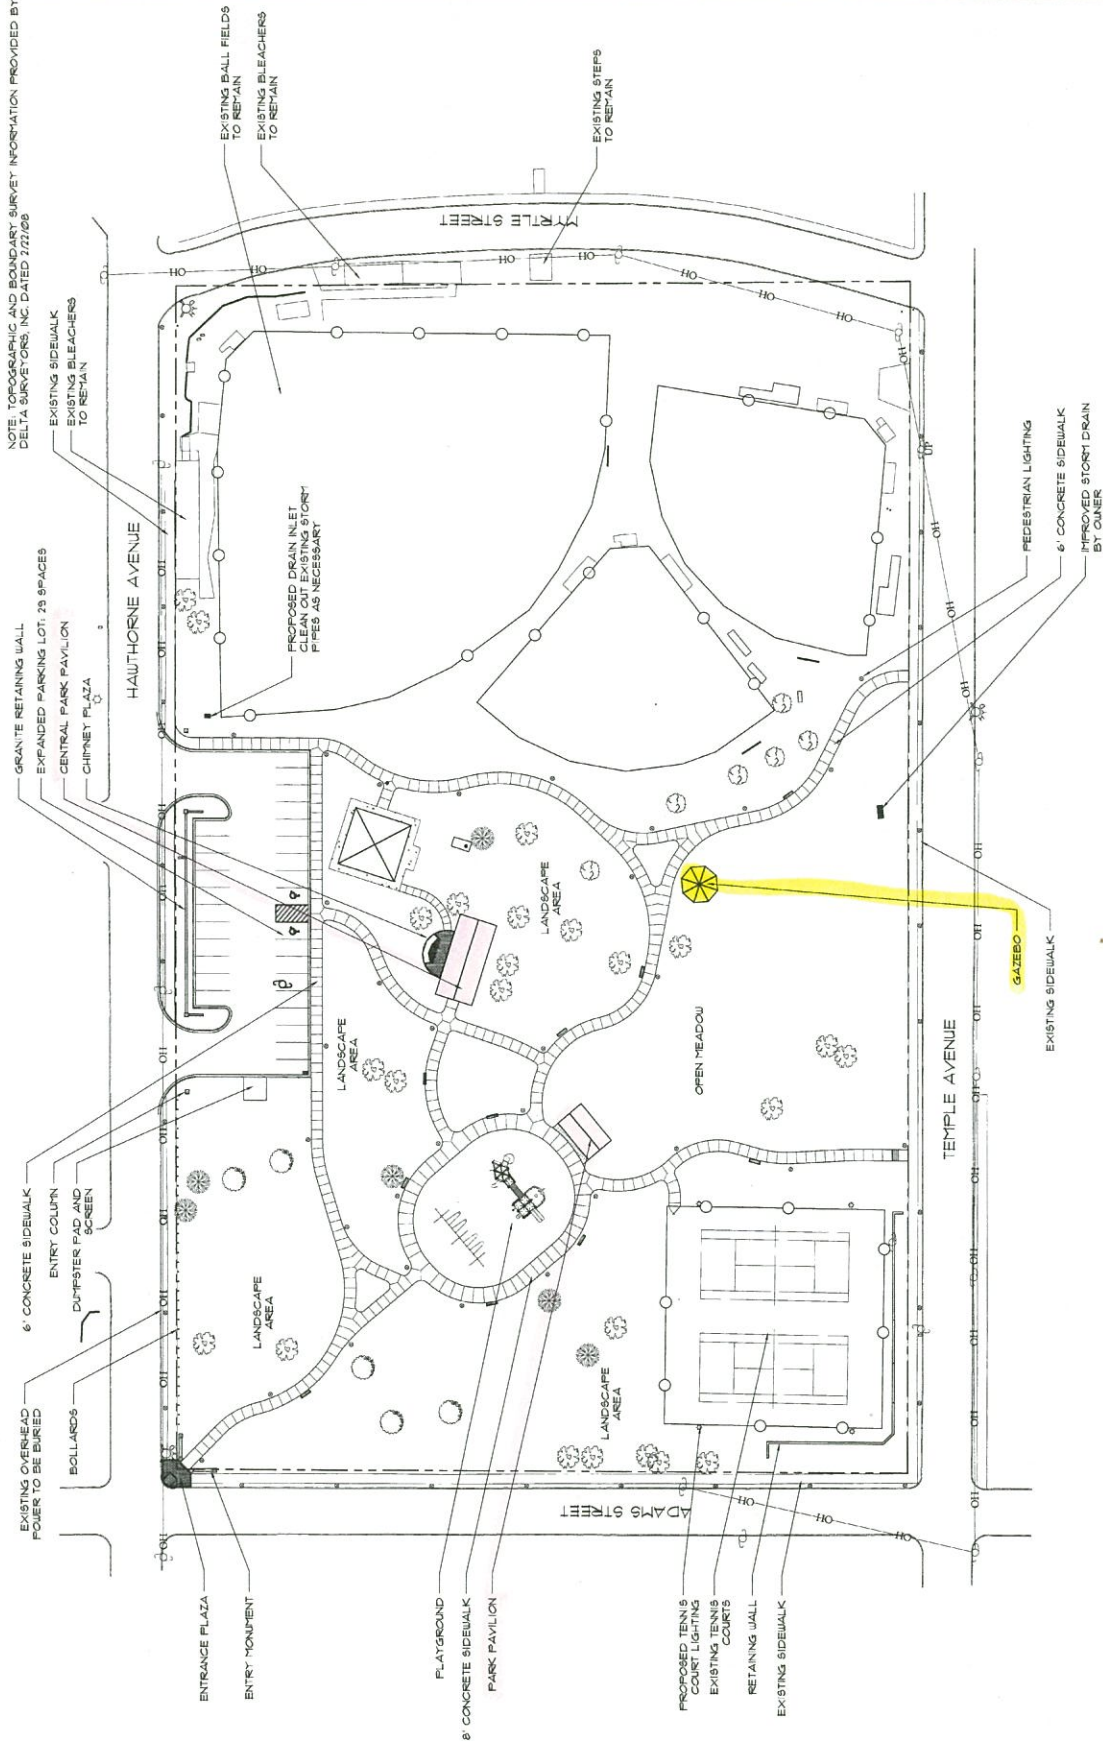

BARRETT PARK

COLLEGE PARK, GEORGIA

JAMESTOWN SHOPPING CENTER

PICNIC PAVILIONS
WALKING TRAIL
DECORATIVE LIGHTING

RIVERDALE ROAD

EXPANDED PLAYGROUND

HERSCHEL ROAD

PARKING LOT

NOTE: TOPOGRAPHIC AND BOUNDARY SURVEY INFORMATION PROVIDED BY DELTA SURVEYORS, INC. DATED 7/27/08

ZUPP PARK

PLAN IS SUBJECT TO CHANGE